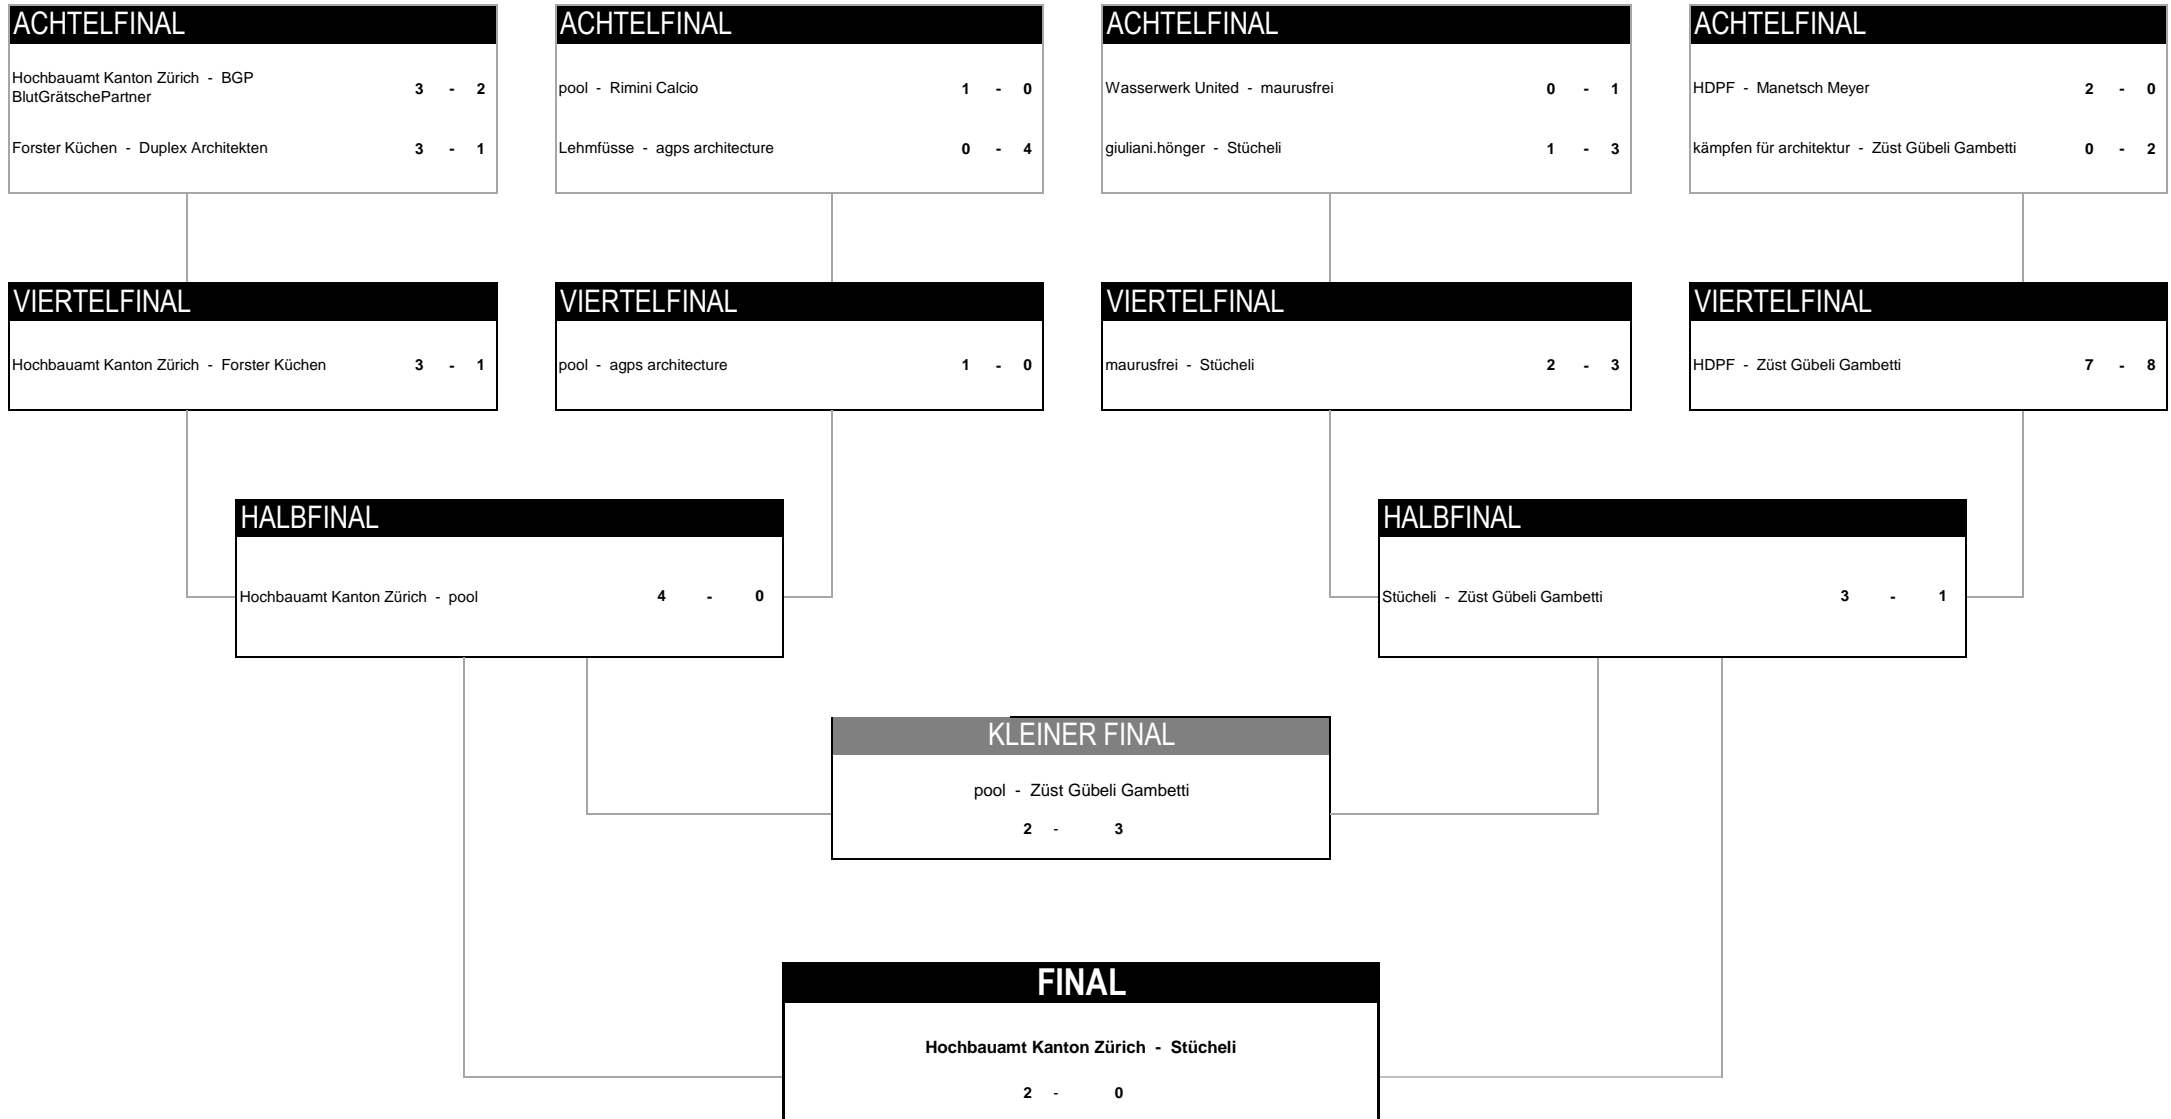

RESULTATE

agps architecture - FC Hager	6	-	0
giuliani.hönger - Knightnurses	2	-	0
pool - maurusfrei	1	-	1
Steigerconcept AG - Vogt Landschaftsarchitekten	0	-	1
agps architecture - giuliani.hönger	0	-	3
FC Hager - Knightnurses	1	-	2
maurusfrei - Steigerconcept AG	2	-	1
pool - Vogt Landschaftsarchitekten	1	-	0
Knightnurses - agps architecture	1	-	2
giuliani.hönger - FC Hager	3	-	0
Vogt Landschaftsarchitekten - maurusfrei	0	-	1
Steigerconcept AG - pool	1	-	1
maurusfrei - agps architecture	0	-	1
FC Hager - pool	1	-	7
Steigerconcept AG - giuliani.hönger	0	-	1
Vogt Landschaftsarchitekten - Knightnurses	1	-	1
agps architecture - pool	0	-	1
FC Hager - maurusfrei	2	-	3
giuliani.hönger - Vogt Landschaftsarchitekten	0	-	2
Knightnurses - Steigerconcept AG	0	-	2
Vogt Landschaftsarchitekten - agps architecture	0	-	1
FC Hager - Steigerconcept AG	0	-	1
pool - giuliani.hönger	0	-	0
maurusfrei - Knightnurses	0	-	0
agps architecture - Steigerconcept AG	1	-	0
Vogt Landschaftsarchitekten - FC Hager	2	-	0
giuliani.hönger - maurusfrei	3	-	3
Knightnurses - pool	1	-	3

RESULTATE

ARCHPLAN - Fischer Architekten	0	-	2
Gmür & Geschwentner - Lehmfüsse	0	-	1
Rimini Calcio - Moser Wegenstein	1	-	1
Stücheli - Wasserwerk United	2	-	1
ARCHPLAN - Gmür & Geschwentner	0	-	1
Fischer Architekten - Lehmfüsse	1	-	2
Moser Wegenstein - Stücheli	0	-	2
Rimini Calcio - Wasserwerk United	0	-	2
Lehmfüsse - ARCHPLAN	0	-	0
Gmür & Geschwentner - Fischer Architekten	0	-	2
Wasserwerk United - Moser Wegenstein	2	-	1
Stücheli - Rimini Calcio	1	-	2
Moser Wegenstein - ARCHPLAN	2	-	1
Fischer Architekten - Rimini Calcio	3	-	3
Stücheli - Gmür & Geschwentner	2	-	1
Wasserwerk United - Lehmfüsse	1	-	0
ARCHPLAN - Rimini Calcio	1	-	2
Fischer Architekten - Moser Wegenstein	4	-	2
Gmür & Geschwentner - Wasserwerk United	0	-	1
Lehmfüsse - Stücheli	1	-	1
Wasserwerk United - ARCHPLAN	2	-	0
Fischer Architekten - Stücheli	2	-	4
Rimini Calcio - Gmür & Geschwentner	2	-	1
Moser Wegenstein - Lehmfüsse	3	-	1
ARCHPLAN - Stücheli	1	-	1
Wasserwerk United - Fischer Architekten	2	-	0
Gmür & Geschwentner - Moser Wegenstein	1	-	1
Lehmfüsse - Rimini Calcio	2	-	1

RESULTATE

BGP BlutGrätschePartner - Forster Küchen	1	-	1
HDPF - Lüchinger + Meyer	1	-	0
s a m + Partner AG - MSA Architekten	1	-	0
Studio Vulkan - Züst Gübeli Gambetti	2	-	4
BGP BlutGrätschePartner - HDPF	0	-	3
Forster Küchen - Lüchinger + Meyer	4	-	0
MSA Architekten - Studio Vulkan	7	-	2
s a m + Partner AG - Züst Gübeli Gambetti	1	-	2
Lüchinger + Meyer - BGP BlutGrätschePartner	0	-	4
HDPF - Forster Küchen	0	-	1
Züst Gübeli Gambetti - MSA Architekten	2	-	1
Studio Vulkan - s a m + Partner AG	0	-	2
MSA Architekten - BGP BlutGrätschePartner	1	-	1
Forster Küchen - s a m + Partner AG	2	-	1
Studio Vulkan - HDPF	0	-	4
Züst Gübeli Gambetti - Lüchinger + Meyer	2	-	1
BGP BlutGrätschePartner - s a m + Partner AG	2	-	0
Forster Küchen - MSA Architekten	1	-	3
HDPF - Züst Gübeli Gambetti	1	-	0
Lüchinger + Meyer - Studio Vulkan	0	-	2
Züst Gübeli Gambetti - BGP BlutGrätschePartner	1	-	0
Forster Küchen - Studio Vulkan	5	-	1
s a m + Partner AG - HDPF	0	-	1
MSA Architekten - Lüchinger + Meyer	2	-	0
BGP BlutGrätschePartner - Studio Vulkan	2	-	0
Züst Gübeli Gambetti - Forster Küchen	0	-	0
HDPF - MSA Architekten	3	-	0
Lüchinger + Meyer - s a m + Partner AG	3	-	0